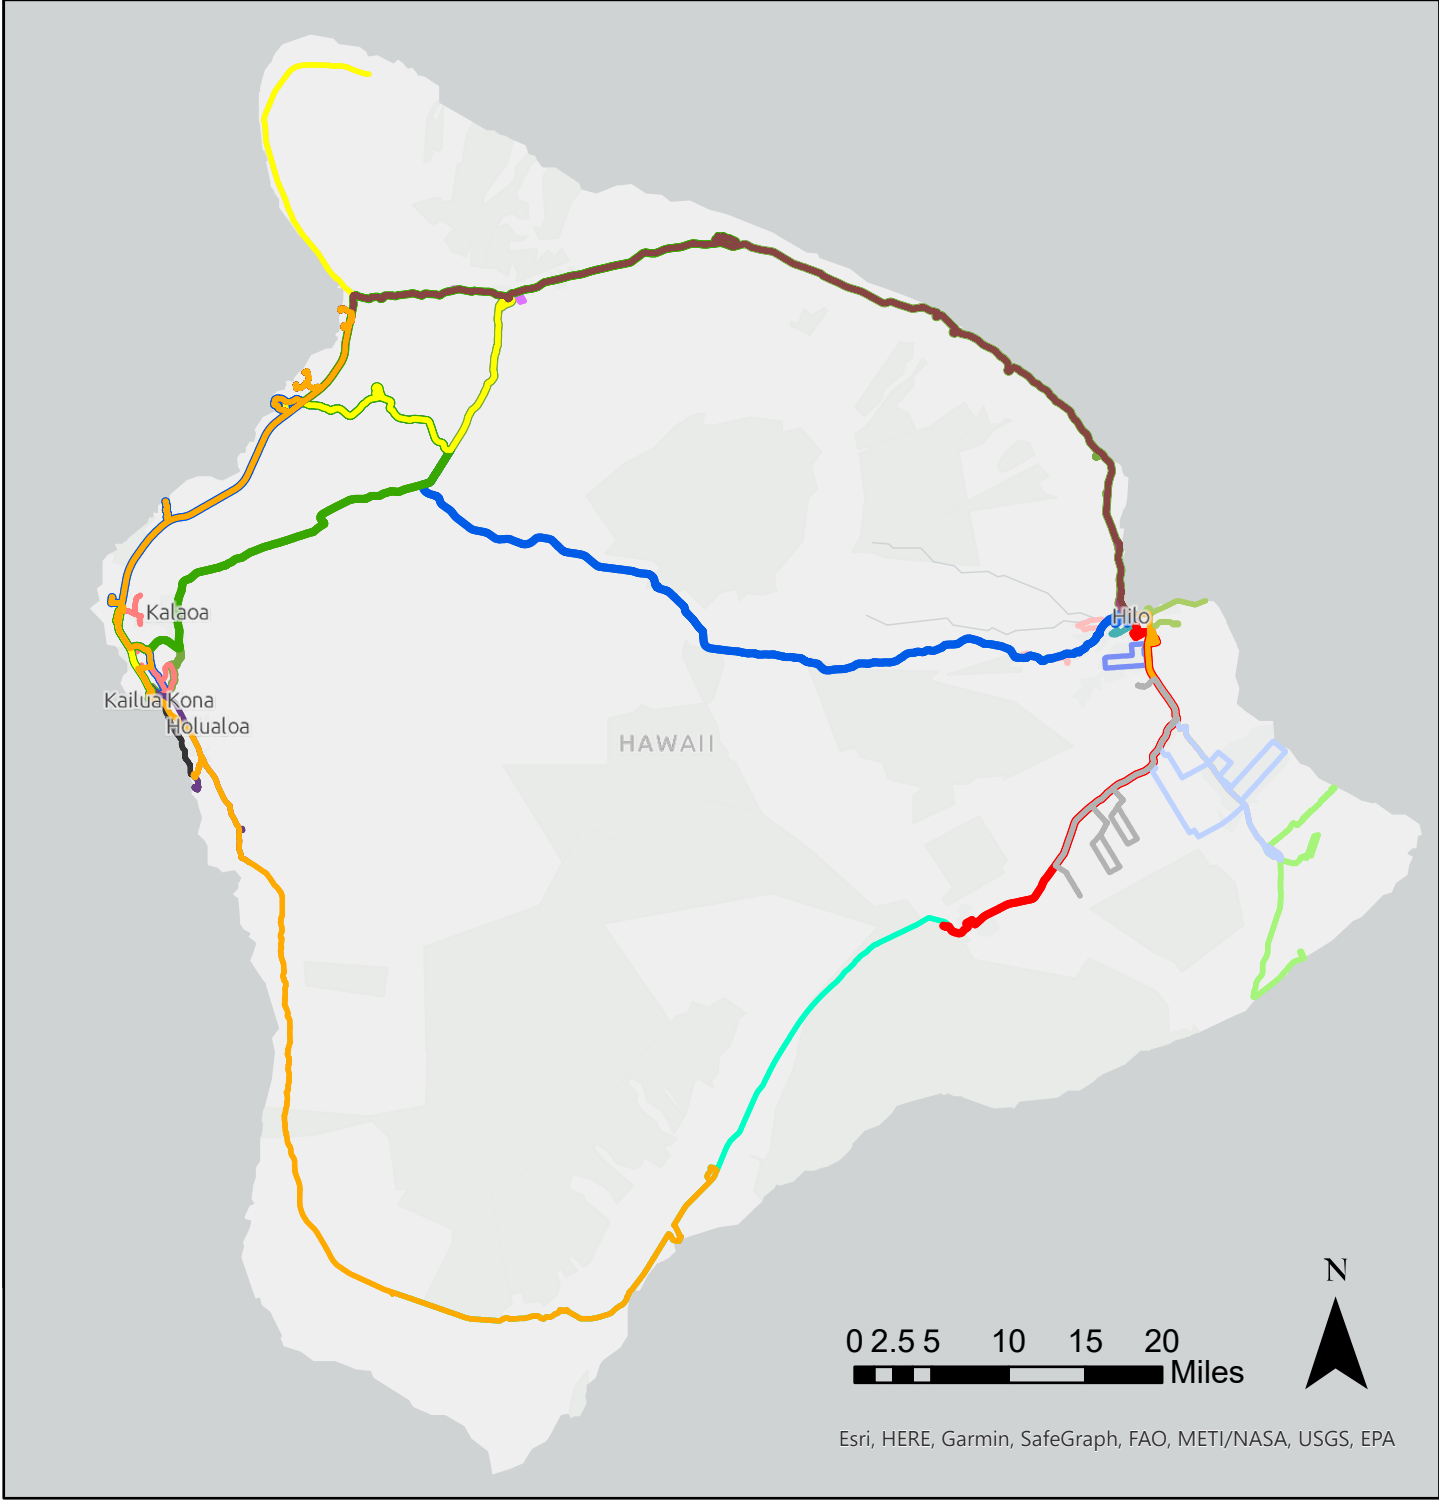

County of Hawai'i Mass Transit Agency

Bus Routes

Route

- 1: Hilo to Kailua-Kona
- 2: Blue Line
- 10: Hilo to Ocean View
- 11: Red Line
- 40: Hilo to Pahoa
- 60: Hilo to Honoka'a-Waimea
- 70: North Kohala to South Kohala Resorts
- 75: North Kohala-Waimea-SKR-Kailua-Kona
- 76: Green Line
- 80: Hilo to South Kohala Resorts
- 90: Pahala to South Kohala Resorts

- 101: Keaukaha
- 102: Kaumana
- 103: Waiakea Uka
- 104: Mohouli
- 201: Kony Trolley via Ali'i Drive
- 202: North & Central Kailua-Kona
- 204: South Kona/Captain Cook
- 301: Waimea Circulator
- 401: Hawaiian Beaches/Nanawale/Seaview
- 402: Hawaiian Paradise Park/Orchidland/Hawaiian Acres/ Ainaloa
- 403: Fern Acres/Fern Forest/ Eden Roc