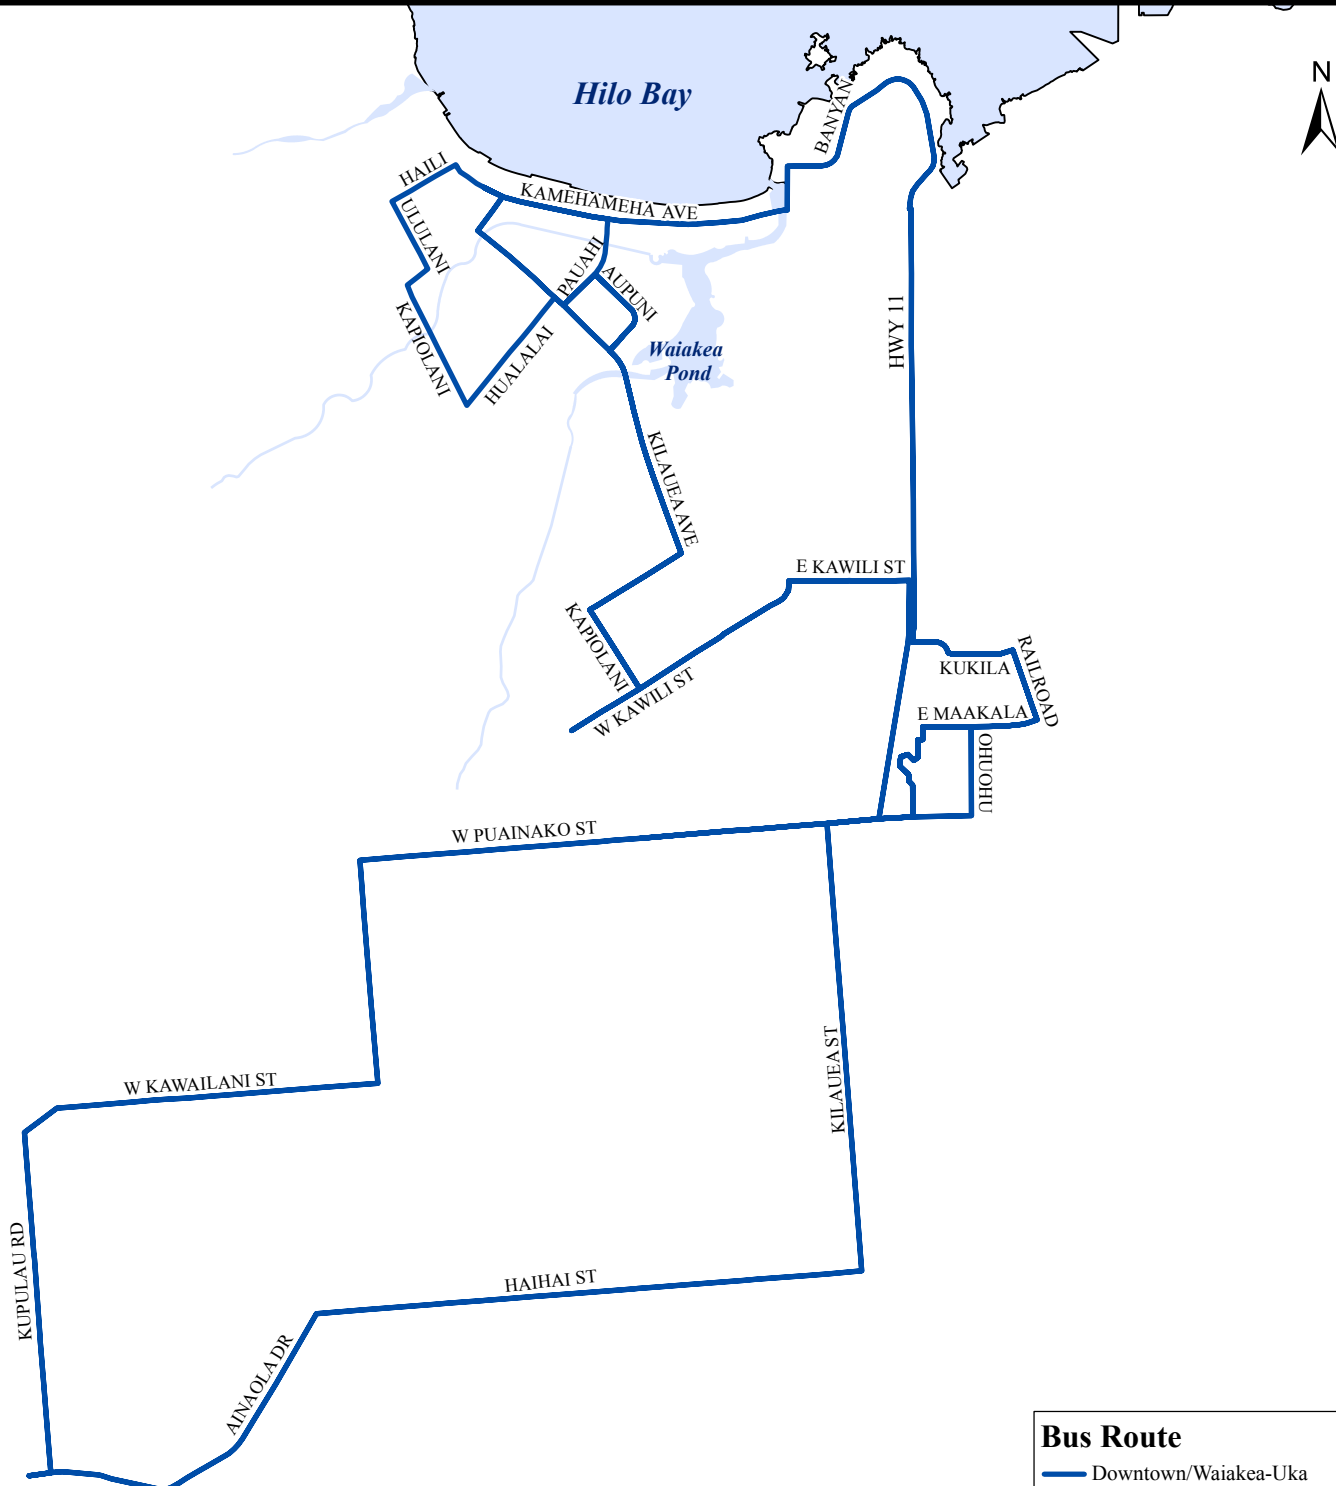

1. Obstructing or interfering with operator.
2. Smoking.
3. Refusing to vacate priority seating for the elderly and disabled passengers.
4. Consumption of food and beverage.
5. Talking on cell phones.
6. The playing of radios, tape players, dvd players, without headphones/earphones.
7. Horseplaying, yelling or talking loudly.
8. Surfboards and bodyboards.
9. Flammable, explosive or toxic materials.
10. Expectorating or spitting.

The following will be charged $1.00:

1. Pets provided they are kept in an enclosed pet carrier or cage (except service animals).
2. Any item larger than 16" x 10" and/or more than one item ($1.00 per item).
3. Bicycle
4. Skateboard

How to board the bus:

1. Please utilize designated bus stops zones whenever possible.
2. Wait on the proper side of the roadway for the bus.
3. Flag the bus (please call for bus stop information).
4. Wait until the bus makes a complete stop.

How to exit the bus:

1. Before reaching your desired "get off" spot, pull cord located by the window of the bus.
2. Remain seated until the bus comes to a complete stop.
3. Exit from front of bus.

DISCLAIMER: The County of Hawaii will not be responsible for any inconvenience, expense, or damages resulting from the failure to depart or arrive at stated times or for any items brought on the bus.

For more information visit www.co.hawaii.hi.us

County of Hawaii is an Equal Opportunity Employer and Provider