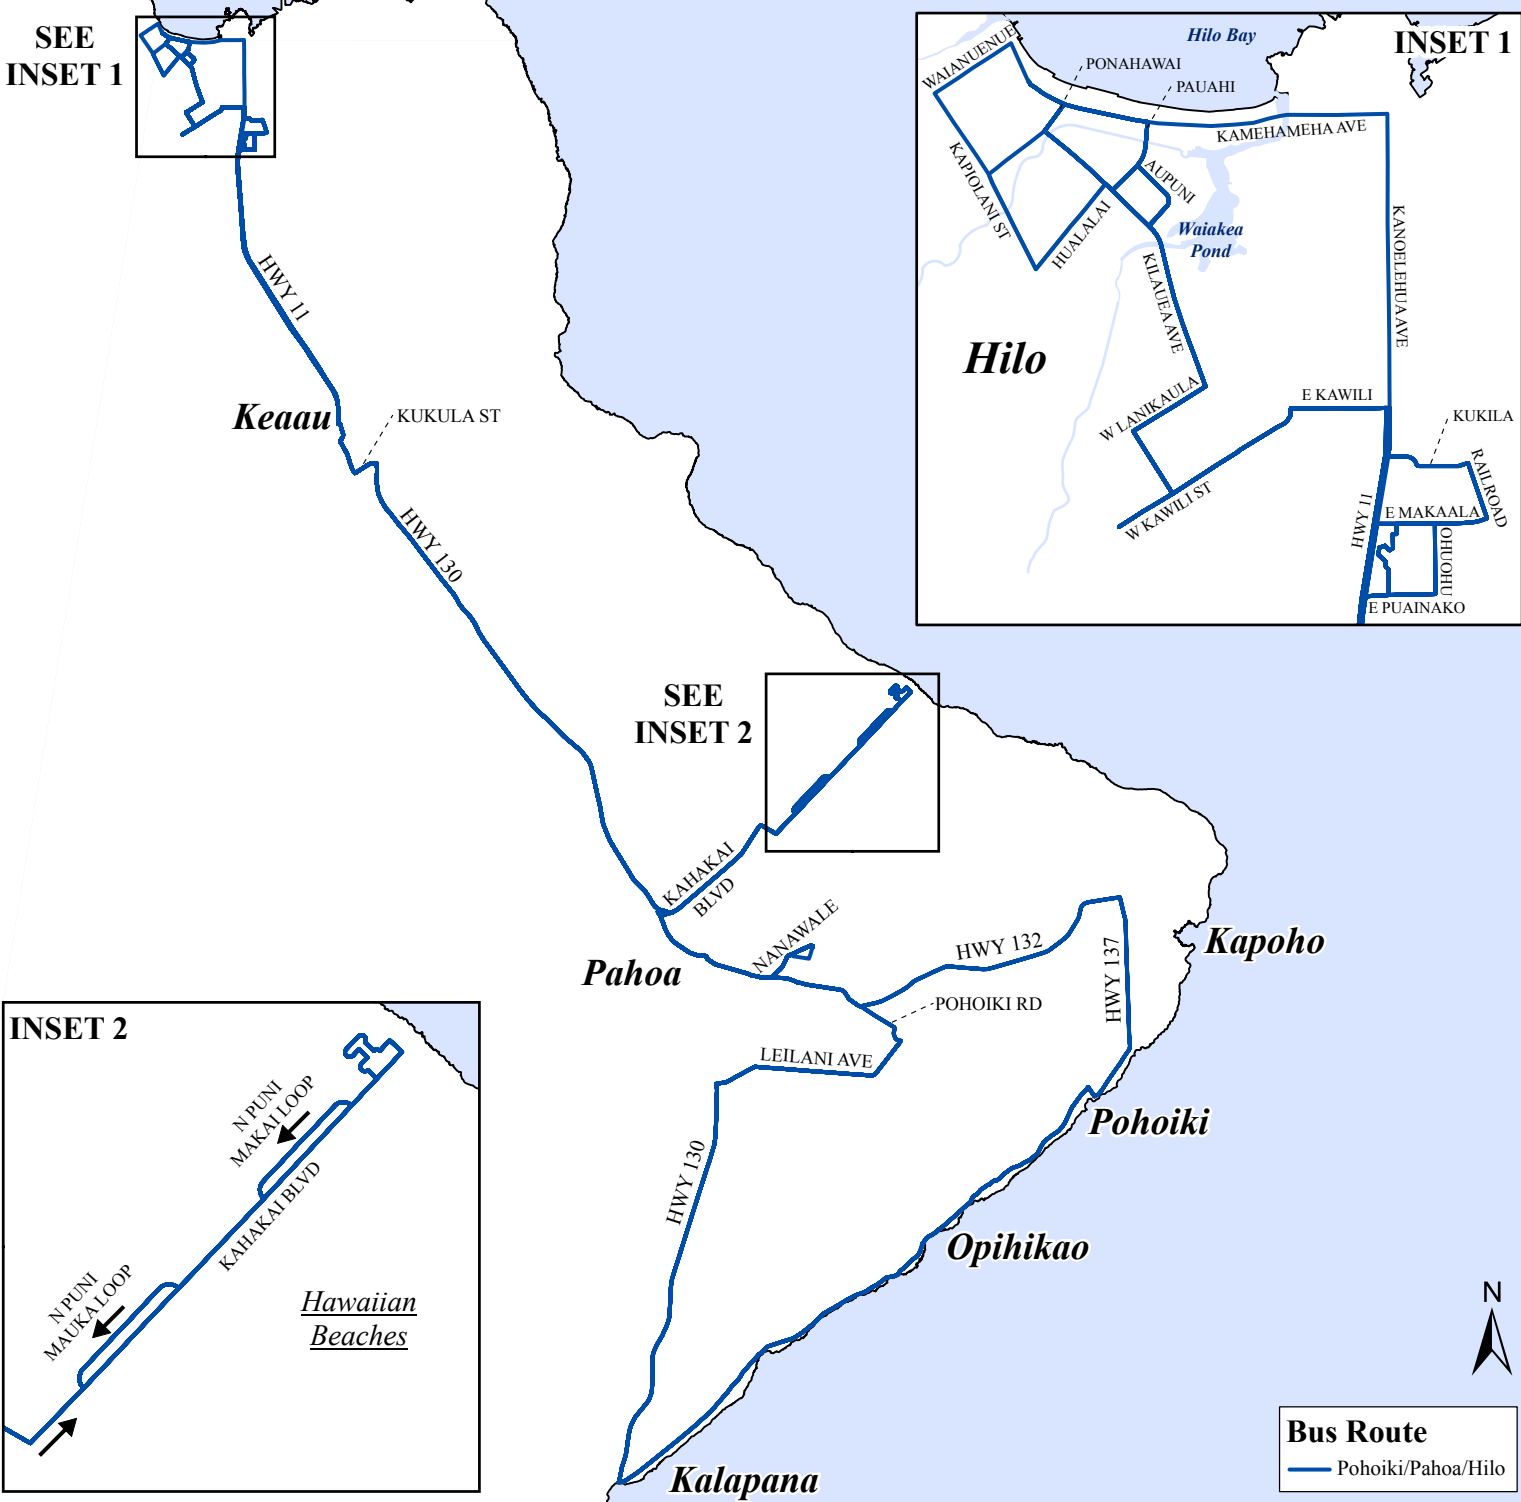

SEE
INSET 2

INSET 2