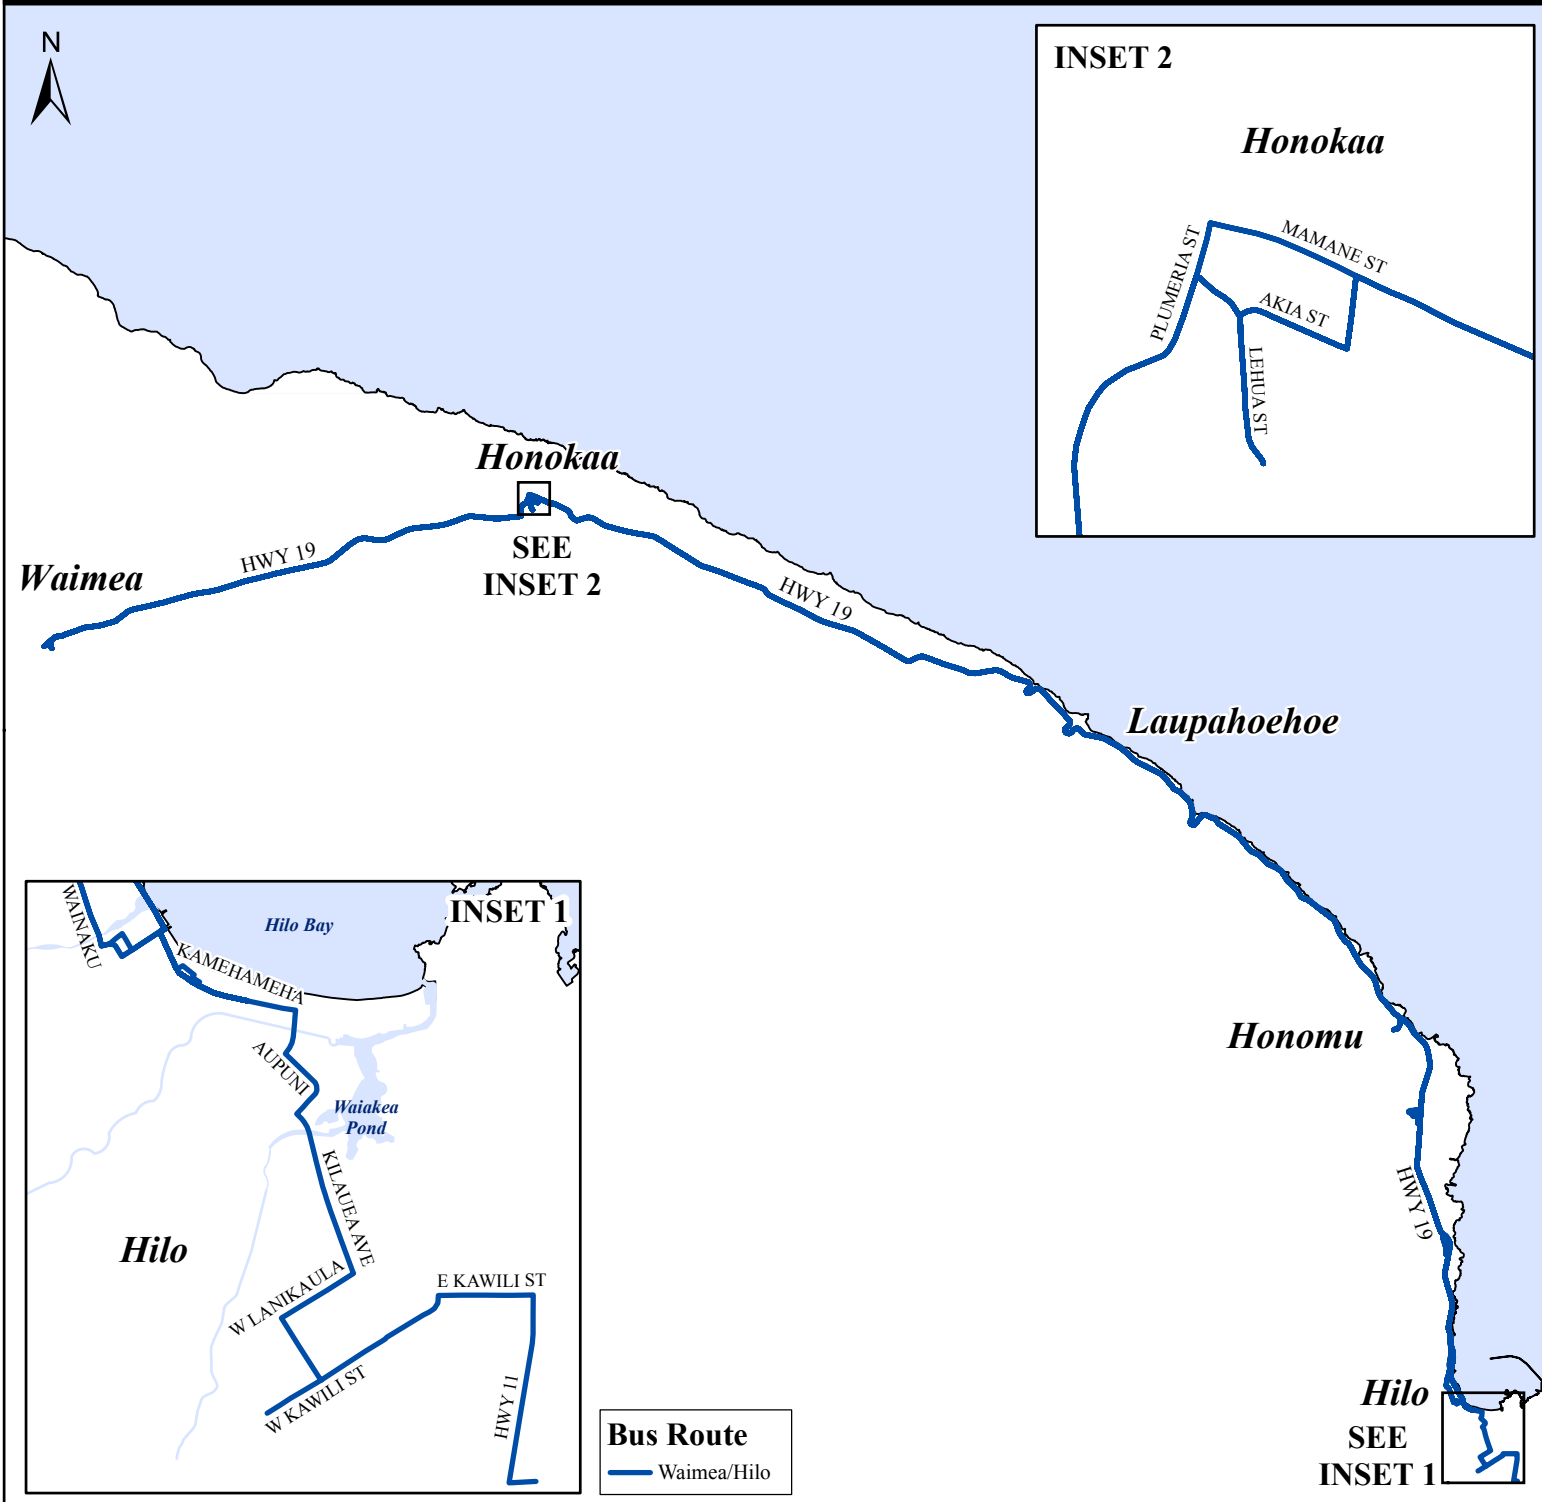

How to board the bus:

1. Wait on the proper side of the roadway for the bus.
2. Flag the bus (please call for bus stop information).
3. Wait until the bus makes a complete stop.
4. Boarding will be denied if passengers appear to be intoxicated on liquor or drugs; engaged in activities that violate any other law or ordinance.

How to exit the bus:

1. Before reaching your desired "get off" spot, pull cord located by the window of the bus.
2. Remain seated until the bus comes to a complete stop.
3. Exit from front of bus.

DISCLAIMER: The County of Hawaii will not be responsible for any inconvenience, expense, or damages resulting from the failure to depart or arrive at stated times or for any items brought on the bus.

For more information visit www.heleonbus.org

County of Hawaii is an Equal Opportunity Employer and Provider

Bus Route
— Waimea/Hilo

Hilo
SEE
INSET 1